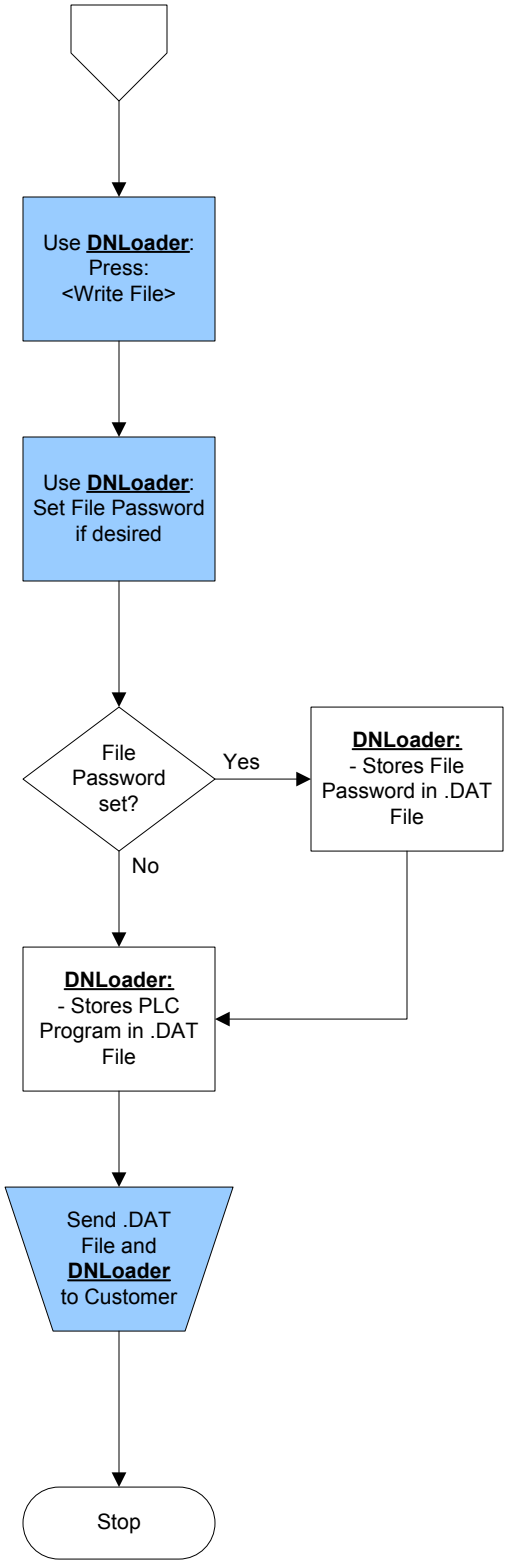

OEM ACTION:

Create a DNLoader .DAT File

KEY:
This color means
OEM action
required

KEY:
This color means
OEM action
required

CUSTOMER ACTION:

Download DNLoader .DAT File to Application PLC

KEY:
This color means
Customer action
required