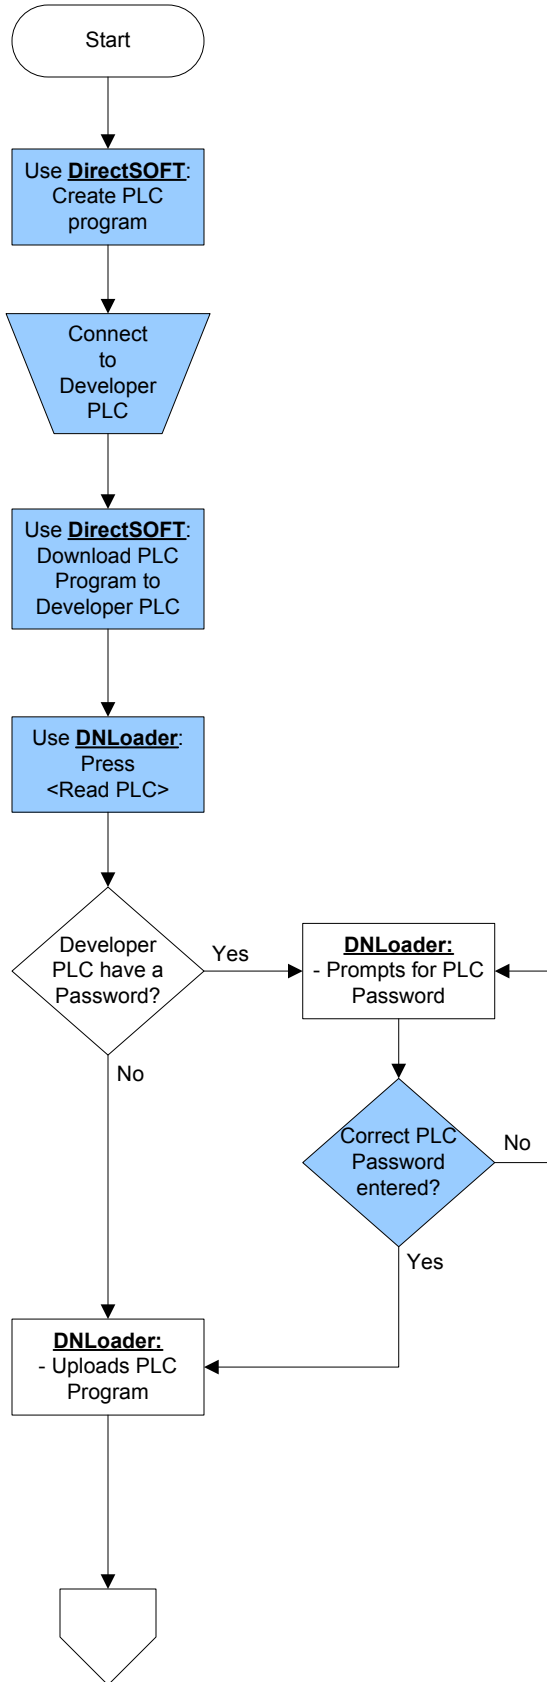

OEM ACTION:

Create a DNLoader .DAT File

KEY:
This color means
OEM action
required

KEY:
This color means
OEM action
required

CUSTOMER ACTION:

Download DNLoader .DAT File to Application PLC

KEY:
This color means
Customer action
required