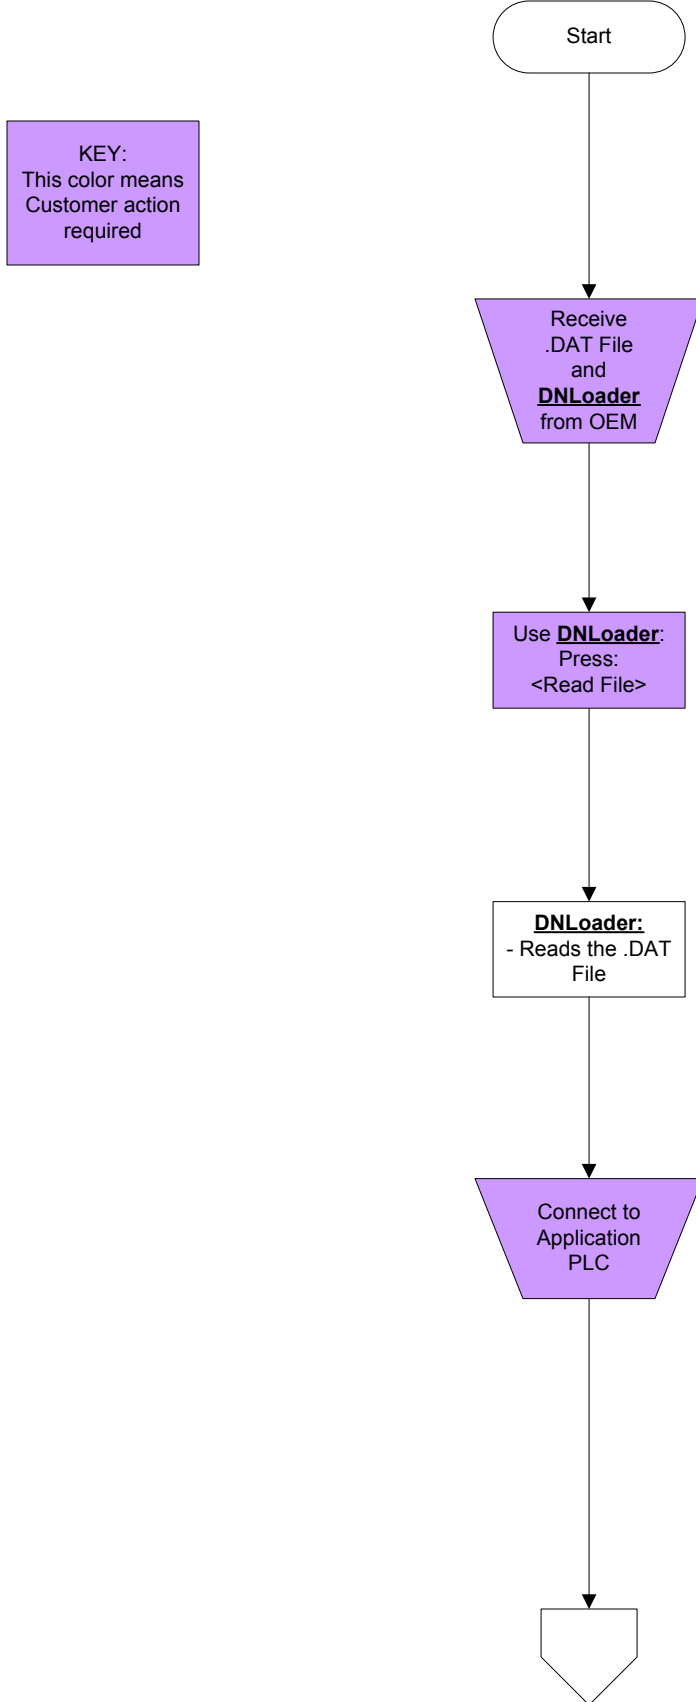

OEM ACTION:

Create a DNLoader .DAT File

KEY:
This color means
OEM action
required

KEY:
This color means
OEM action
required

CUSTOMER ACTION:

Download DNLoader .DAT File to Application PLC

KEY:
This color means
Customer action
required